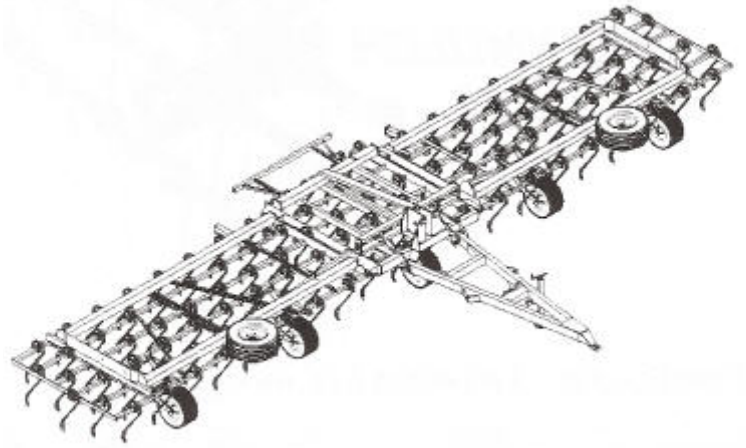

CULTIMULCH

Available in 7.3 metres mounted with 3 depth control wheels and 12.3 metres trailed with 5 depth control wheels, all have 6 rows of tines with reversible, triple K type, points.

- Evens out chopped straw
- Accelerates straw breakdown
- Encourages weed chit
- Disturbs Slugs and Slug Eggs
- 1st pass directly after harvesting
- 2nd pass possible up to 14 days later
- An essential element in low/zero-till systems

Model	Model/Width (m)	No of Tines/Rows	No. of depth wheels	Weight (kg)
CTM73	7.3m mounted	72/6	3	1280
CTM123	12.3m trailed	122/6	5	2900

TECHMAGRI UK Email: simon@techmagri-uk.co.uk
 Tel Simon: 07711 409740